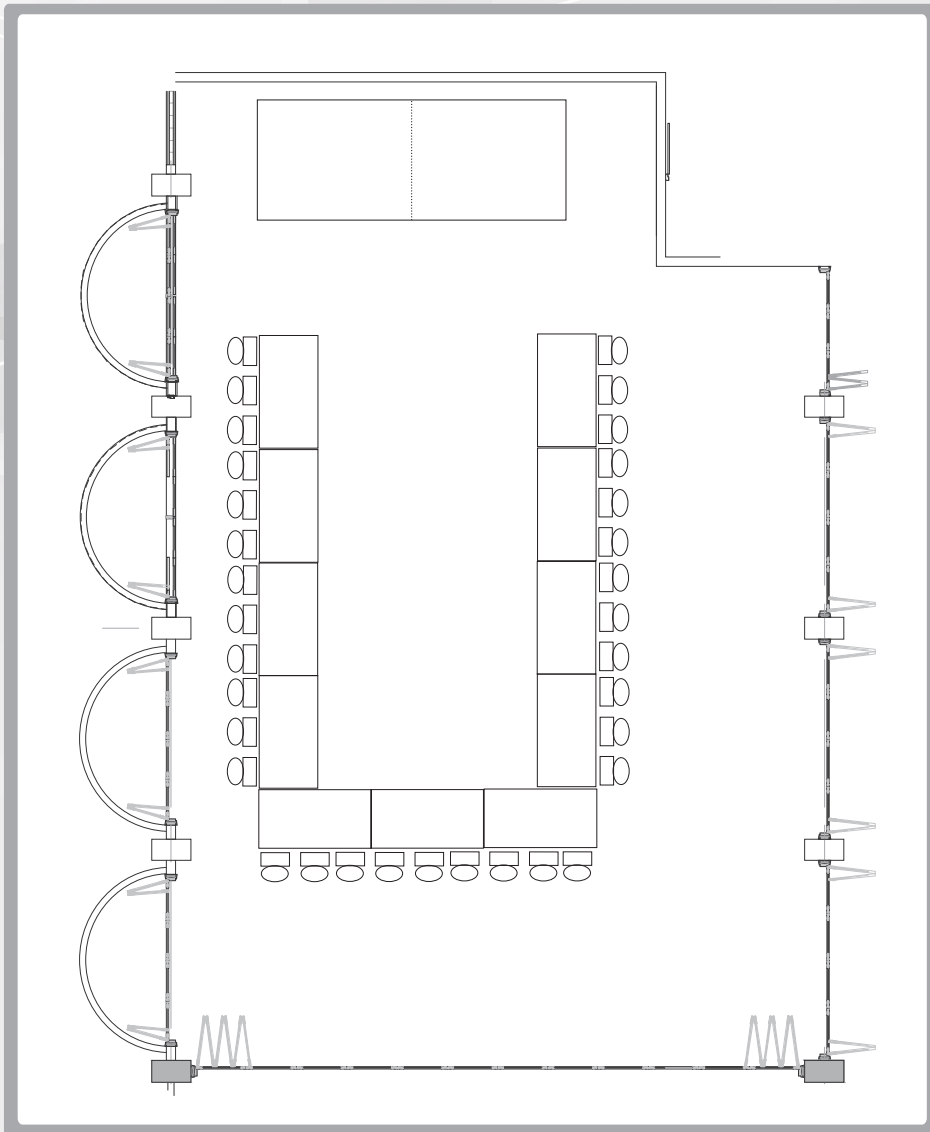

# U-SHAPE

## WELIRANG MULTIFUNCTION ROOM

Maximum Capacity 40

### Facilities :

Meeting tool kit, LCD projectors, flip chart,  
Standard sound system, Microphones Cable, Wireless  
Microphone, Rostrum, Mushola, Wifi internet conection