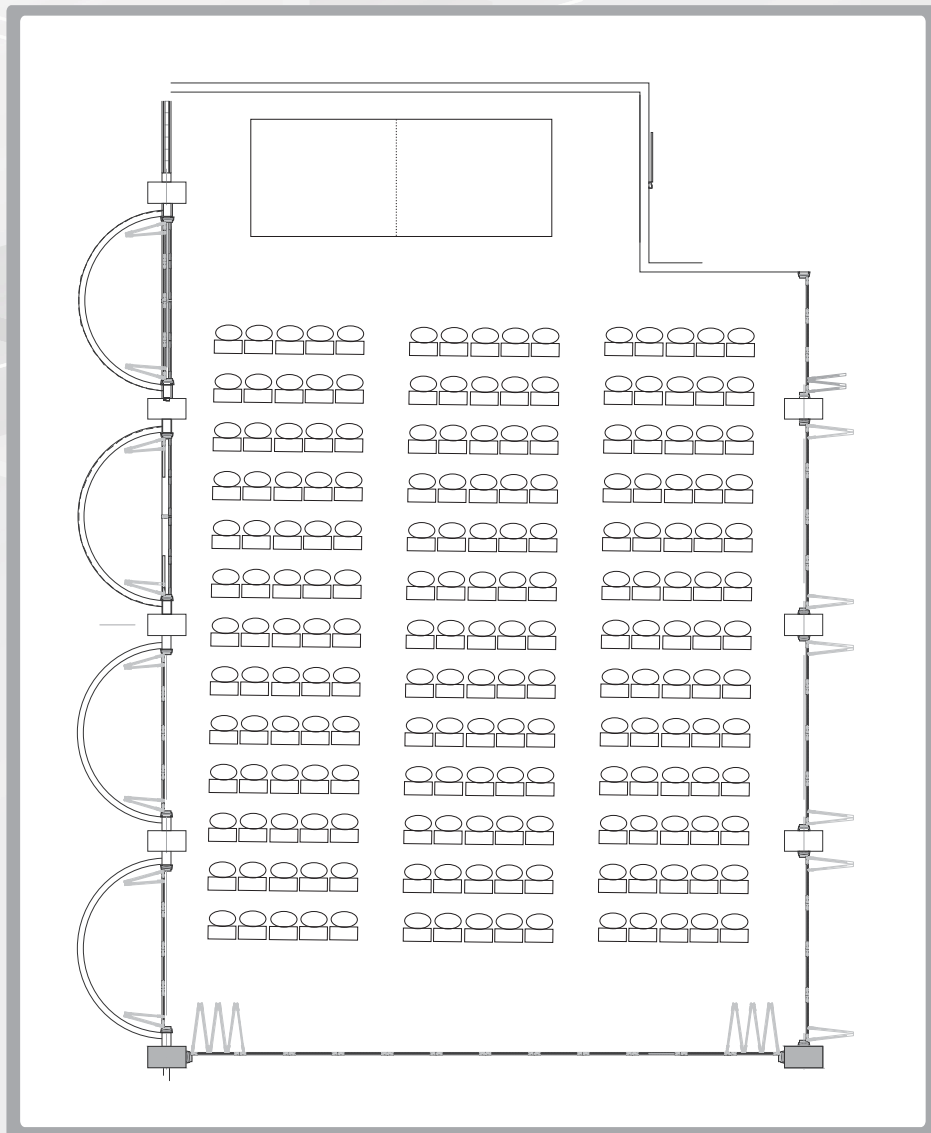

THEATER

WELIRANG MULTIFUNCTION ROOM

Maximum Capacity 100

Facilities :

Meeting tool kit, LCD projectors, flip chart,
Standard sound system, Microphones Cable, Wireless
Microphone, Rostrum, Mushola, Wifi internet conection