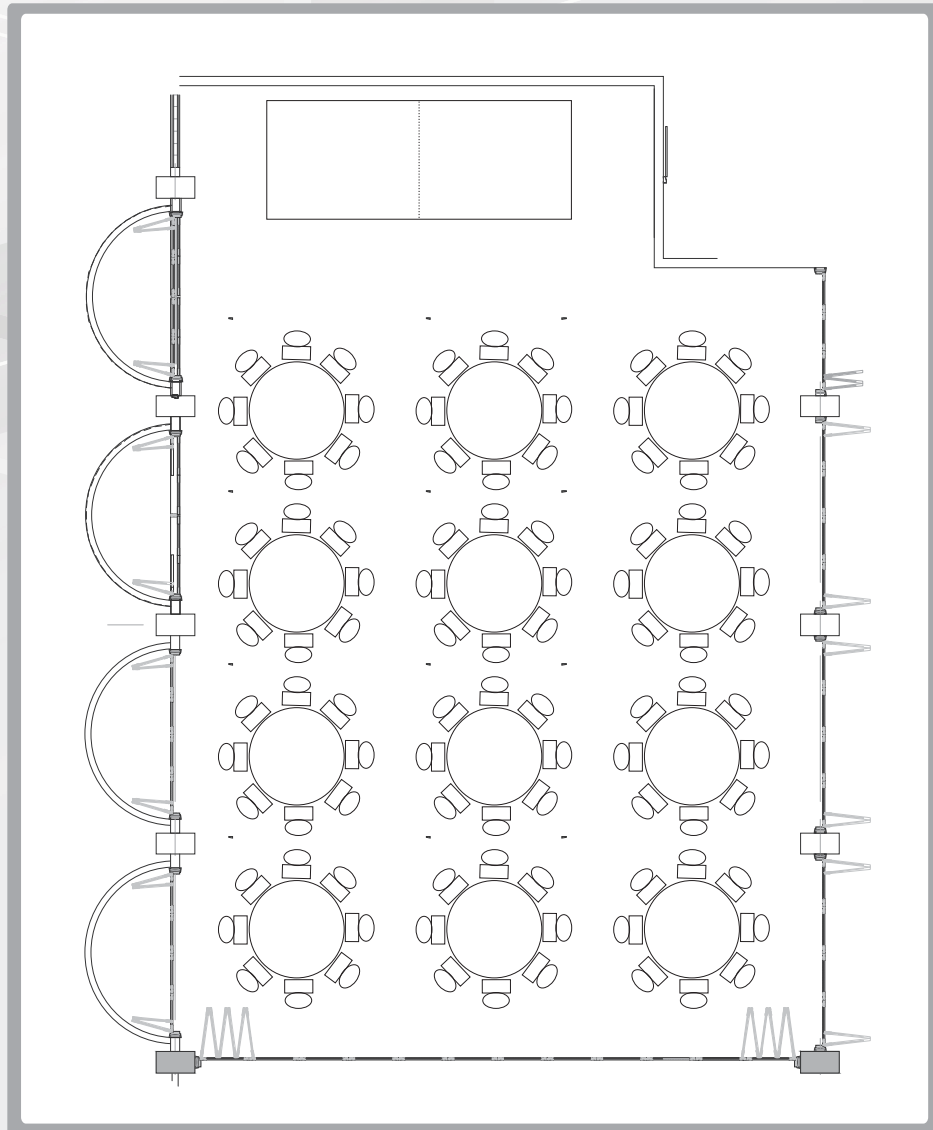

# ROUND TABLE

## WELIRANG MULTIFUNCTION ROOM

Maximum Capacity 80