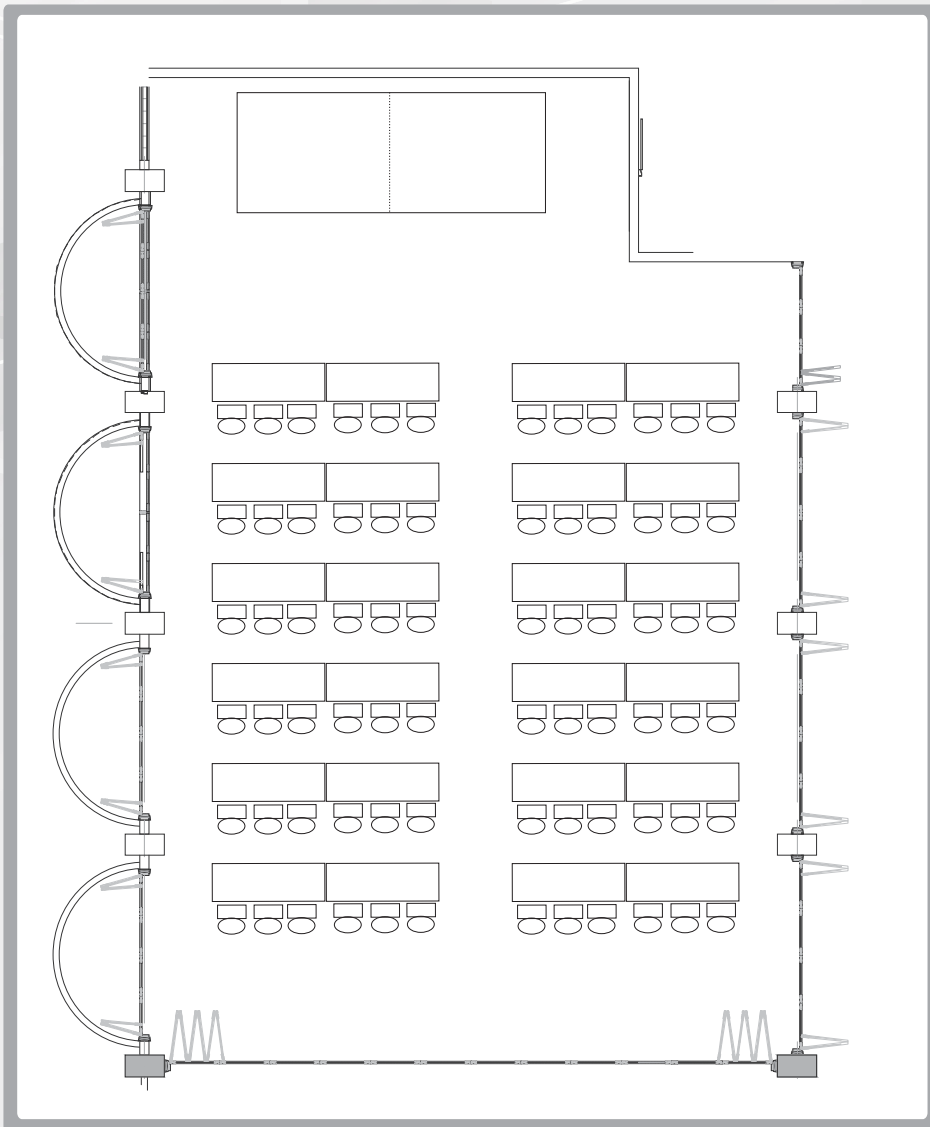

# CLASS ROOM

## WELIRANG MULTIFUNCTION ROOM

Maximum Capacity 60

### Facilities:

Meeting tool kit, LCD projectors, flip chart,  
Standard sound system, Microphones Cable, Wireless  
Microphone, Rostrum, Mushola, Wifi internet conection