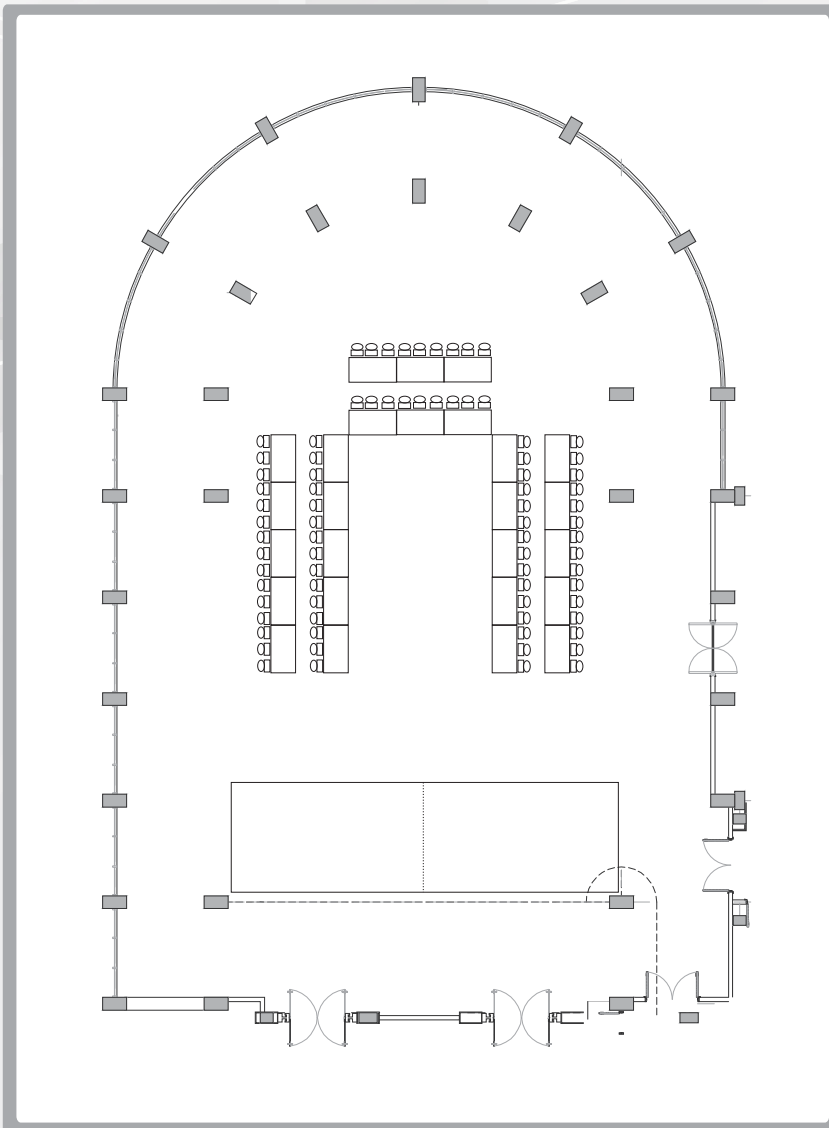

# U-SHAPE

## SEMERU HALL MEETING ROOM

Maximum Capacity 130