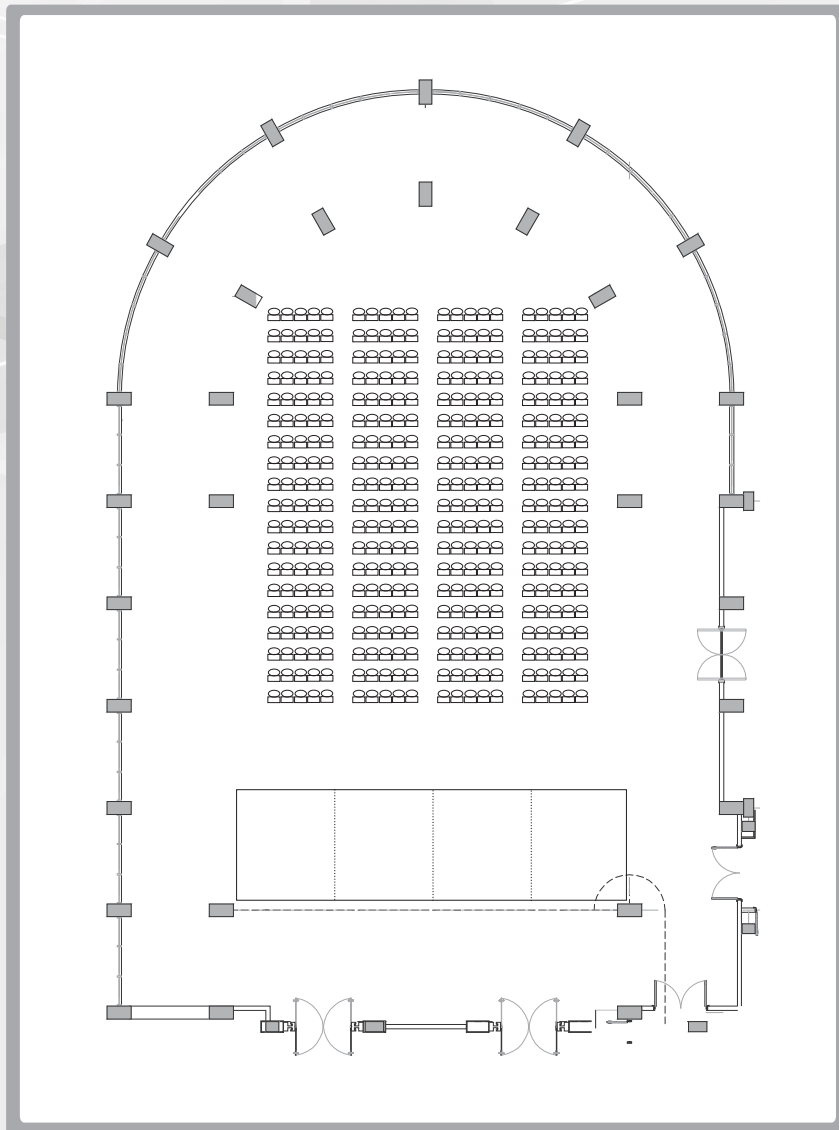

## SEMERU HALL MEETING ROOM

Maximum Capacity 350

### Facilities:

Meeting tool kit, LCD projectors, flip chart, Standard sound system, Microphones Cable, Wireless Microphone, Rostrum, Mushola, Wifi internet connection