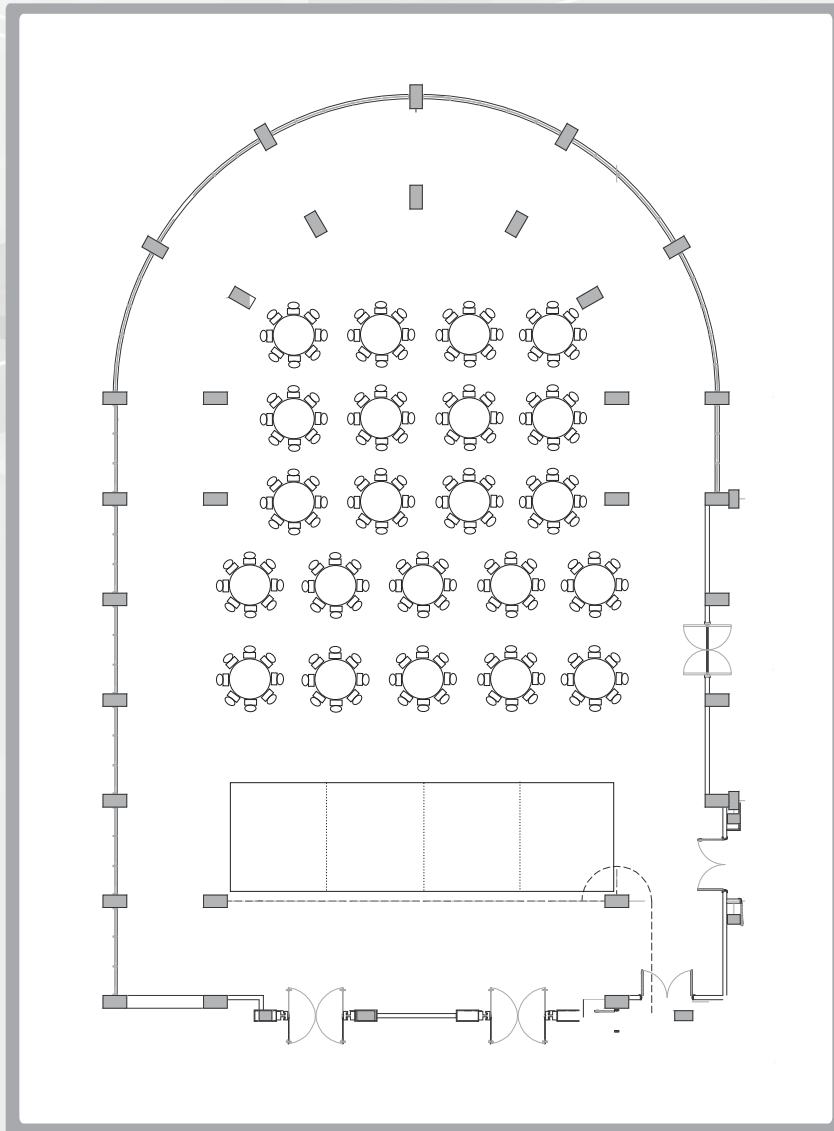

ROUND TABLE

SEMERU HALL MEETING ROOM

Maximum Capacity 300

Facilities:

Meeting tool kit, LCD projectors, flip chart,
Standard sound system, Microphones Cable, Wireless
Microphone, Rostrum, Mushola, Wifi internet conection