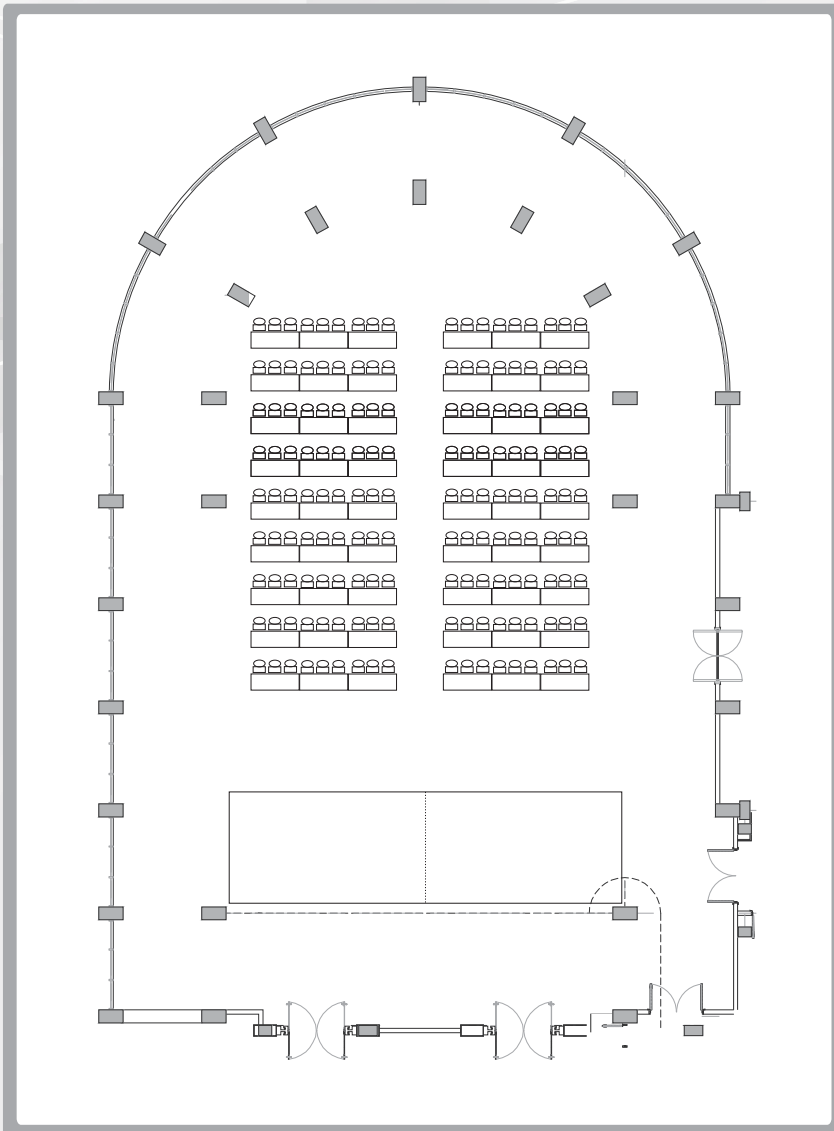

# CLASS ROOM

## SEMERU HALL MEETING ROOM

Maximum Capacity 190

### Facilities:

Meeting tool kit, LCD projectors, flip chart,  
Standard sound system, Microphones Cable, Wireless  
Microphone, Rostrum, Mushola, Wifi internet conection