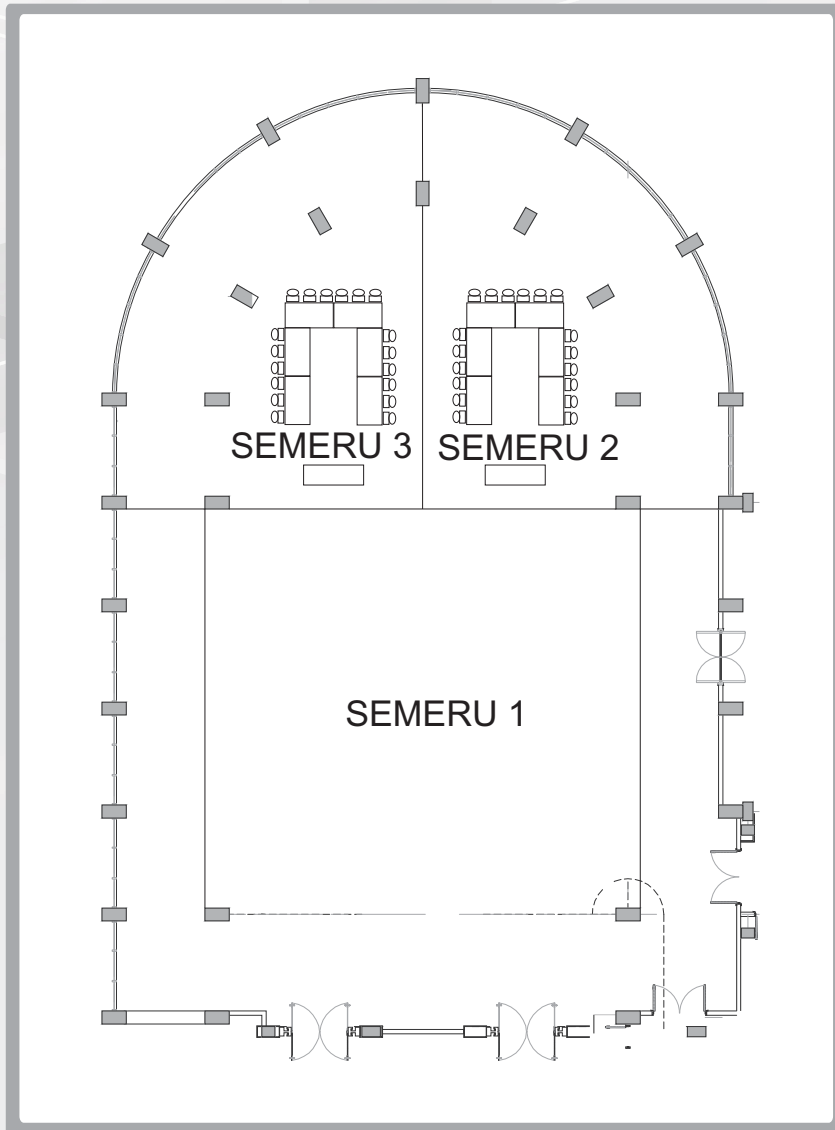

U-SHAPE

SEMERU 2/3

Maximum Capacity 24

Facilities:

Meeting tool kit, LCD projectors, flip chart,
Standard sound system, Microphones Cable, Wireless
Microphone, Rostrum, Mushola, Wifi internet conection