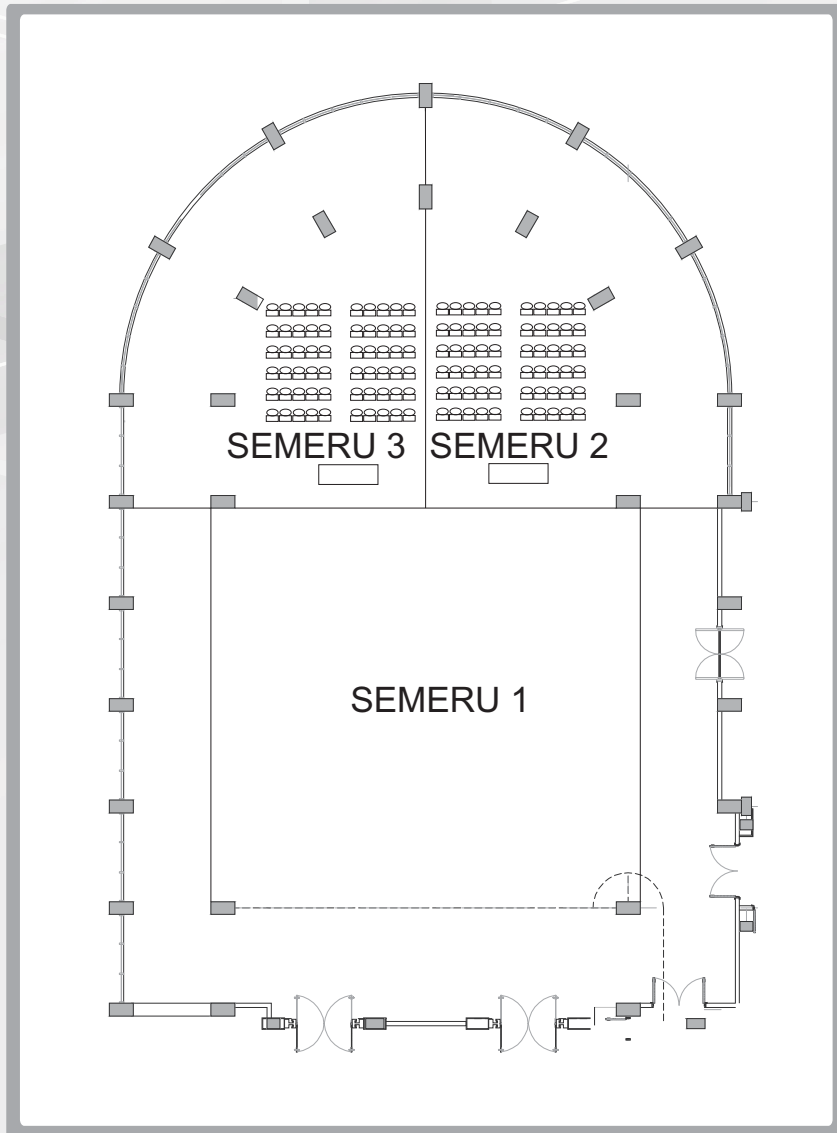

THEATER

SEMERU 2/3

Maximum Capacity 50

Facilities:

Meeting tool kit, LCD projectors, flip chart,
Standard sound system, Microphones Cable, Wireless
Microphone, Rostrum, Mushola, Wifi internet conection