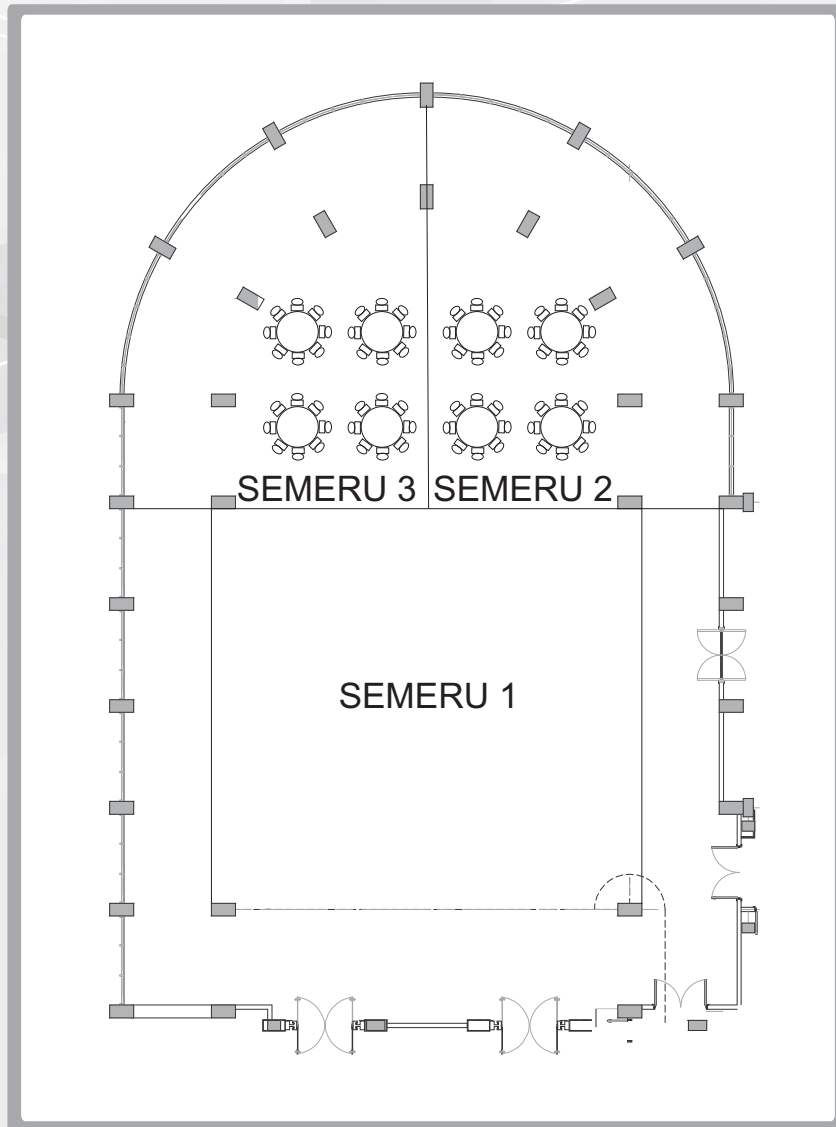

ROUND TABLE

SEMERU 2/3

Maximum Capacity 40

Facilities:

Meeting tool kit, LCD projectors, flip chart,
Standard sound system, Microphones Cable, Wireless
Microphone, Rostrum, Mushola, Wifi internet conection