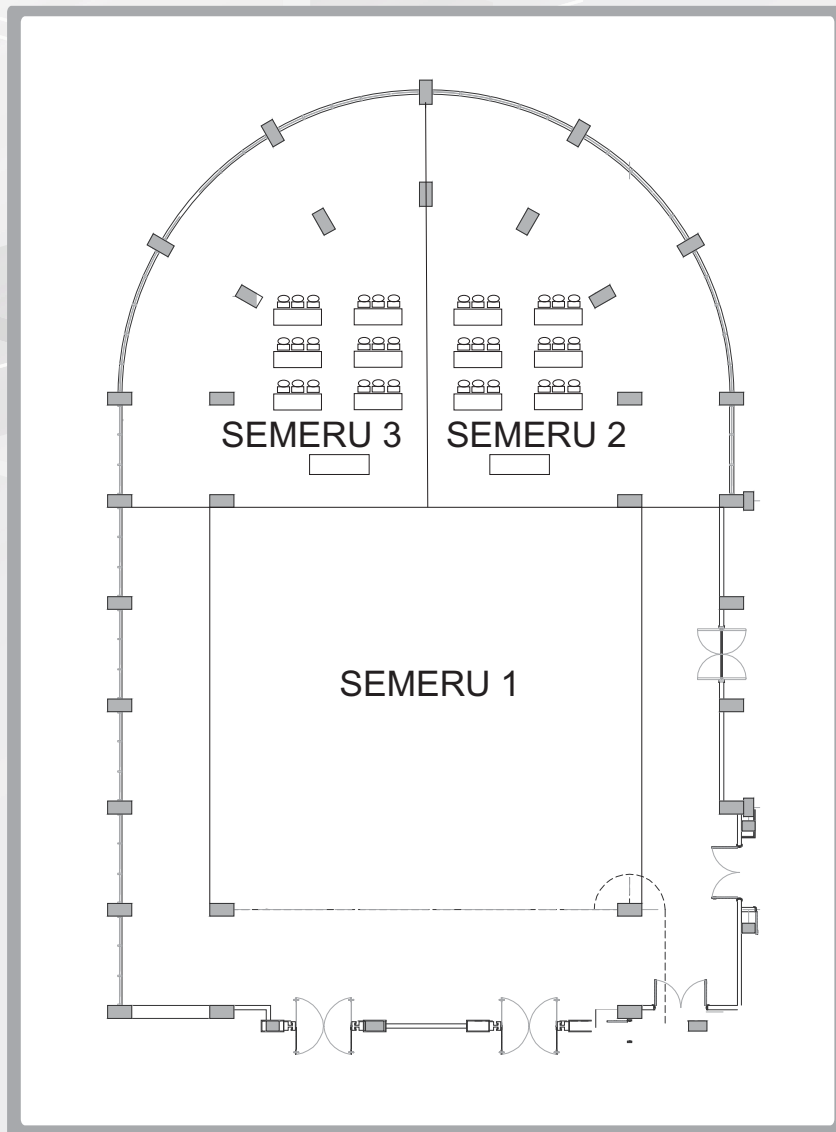

CLASS ROOM

SEMERU 2/3

Maximum Capacity 30

Facilities:

Meeting tool kit, LCD projectors, flip chart,
Standard sound system, Microphones Cable, Wireless
Microphone, Rostrum, Mushola, Wifi internet conection