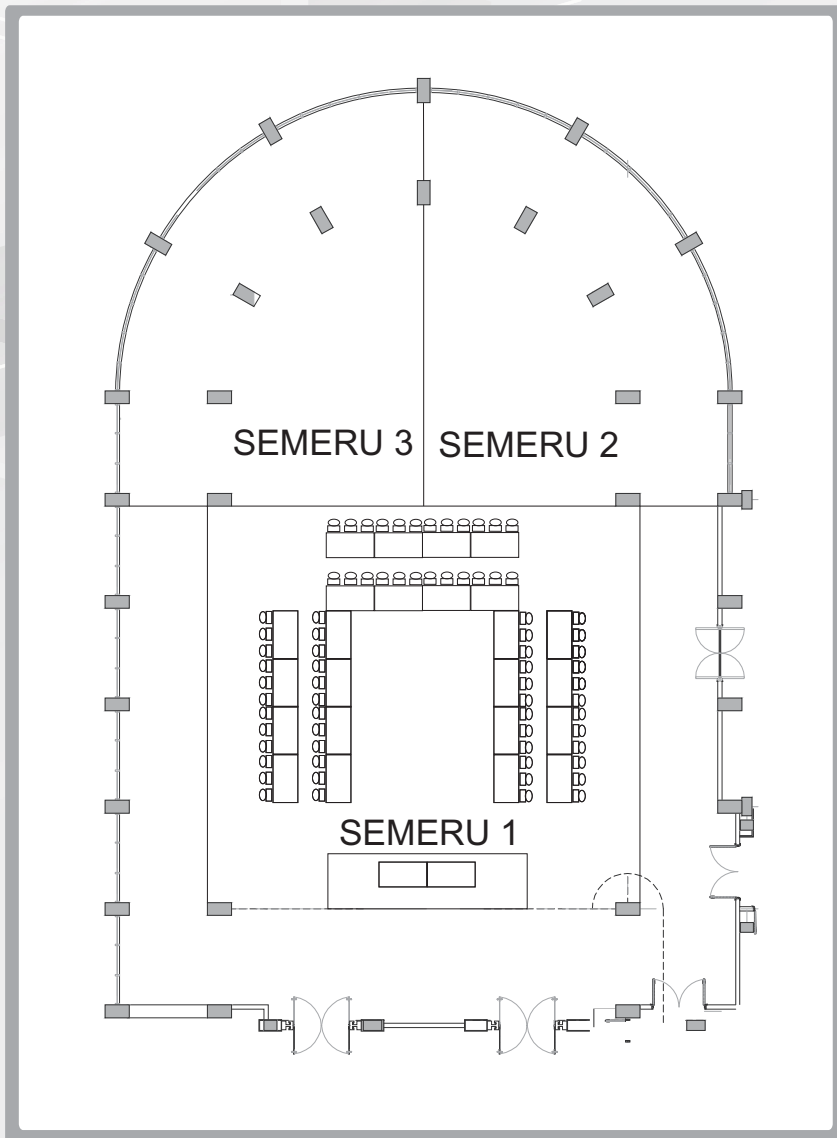

# U-SHAPE

## SEMERU 1

Maximum Capacity 90