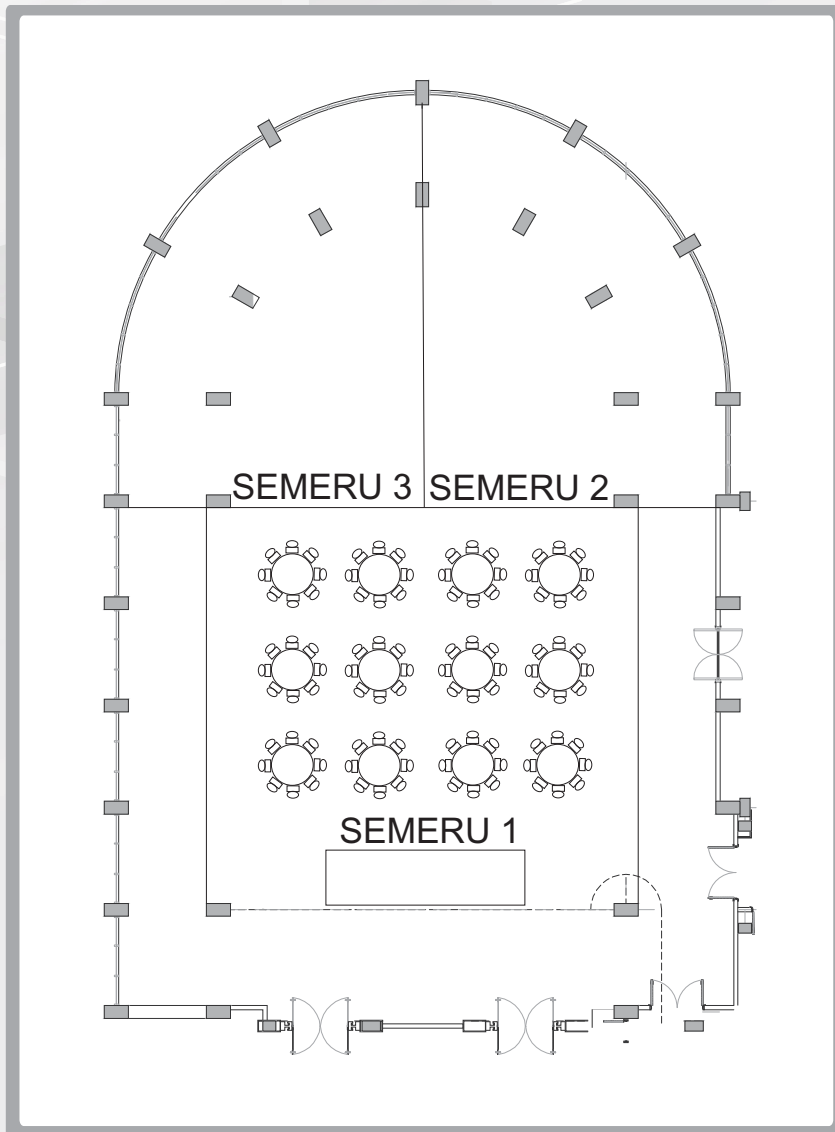

ROUND TABLE

SEMERU 1

Maximum Capacity 100

Facilities:

Meeting tool kit, LCD projectors, flip chart,
Standard sound system, Microphones Cable, Wireless
Microphone, Rostrum, Mushola, Wifi internet conection