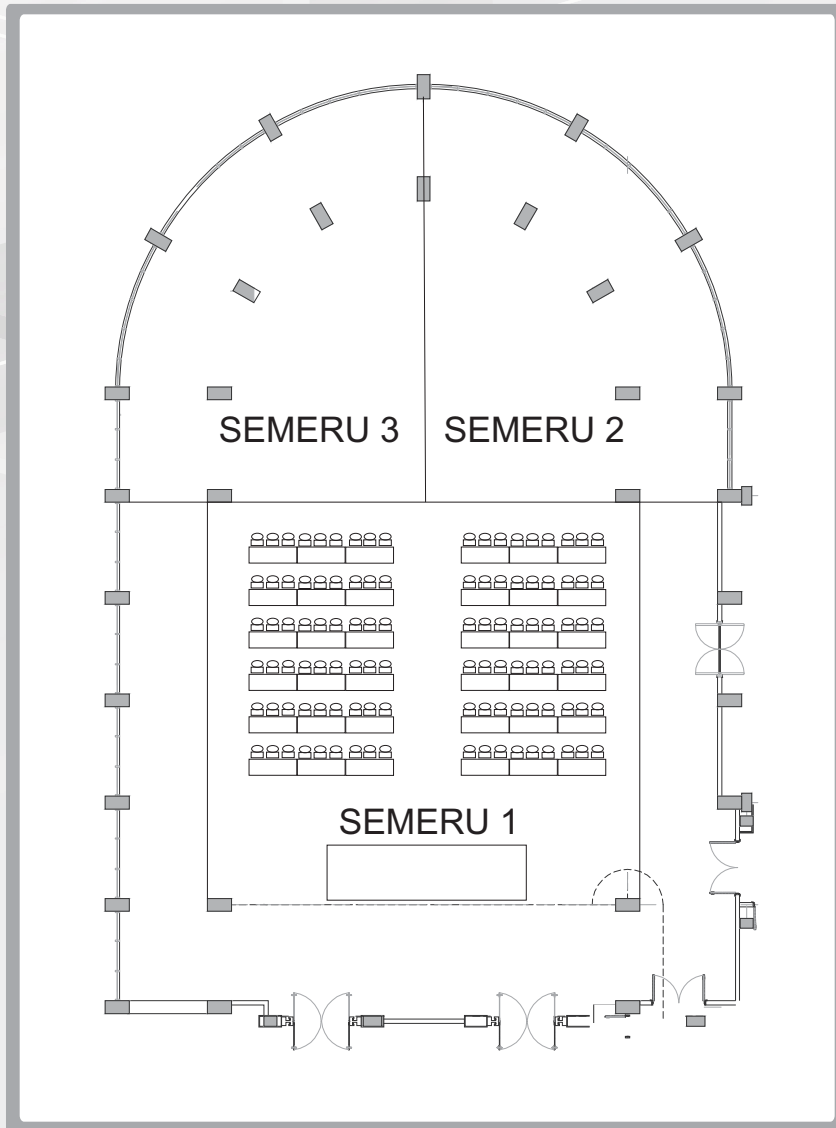

# CLASS ROOM

## SEMERU 1

Maximum Capacity 120

**Facilities:**

Meeting tool kit, LCD projectors, flip chart, Standard sound system, Microphones Cable, Wireless Microphone, Rostrum, Mushola, Wifi internet conection