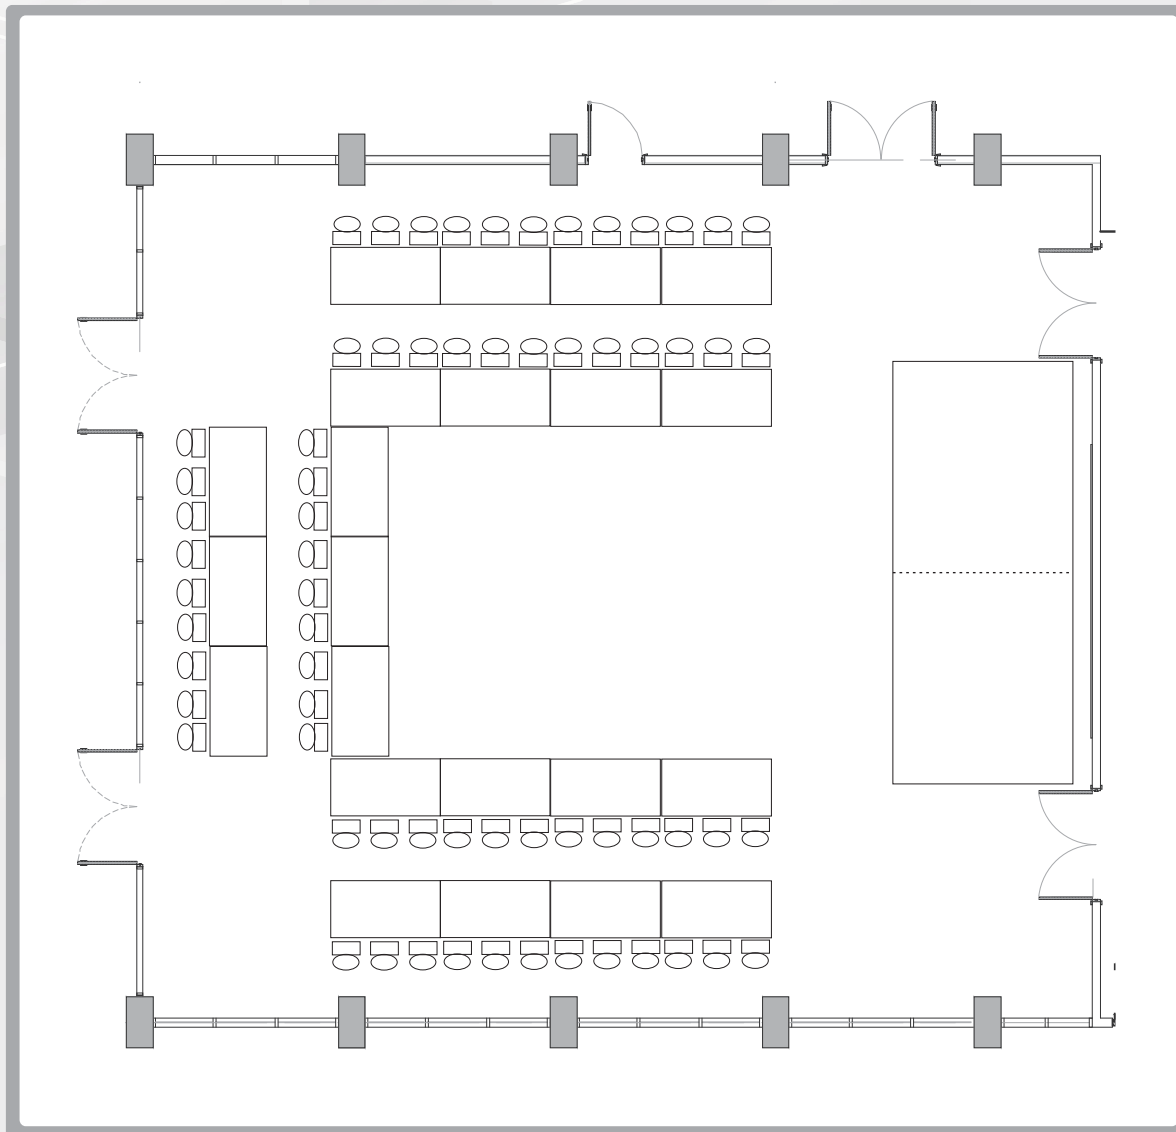

DOUBLE U-SHAPE

BROMO MEETING ROOM

Maximum Capacity 96

Facilities:

Meeting tool kit, LCD projectors, flip chart,
Standard sound system, Microphones Cable, Wireless
Microphone, Rostrum, Mushola, Wifi internet conection